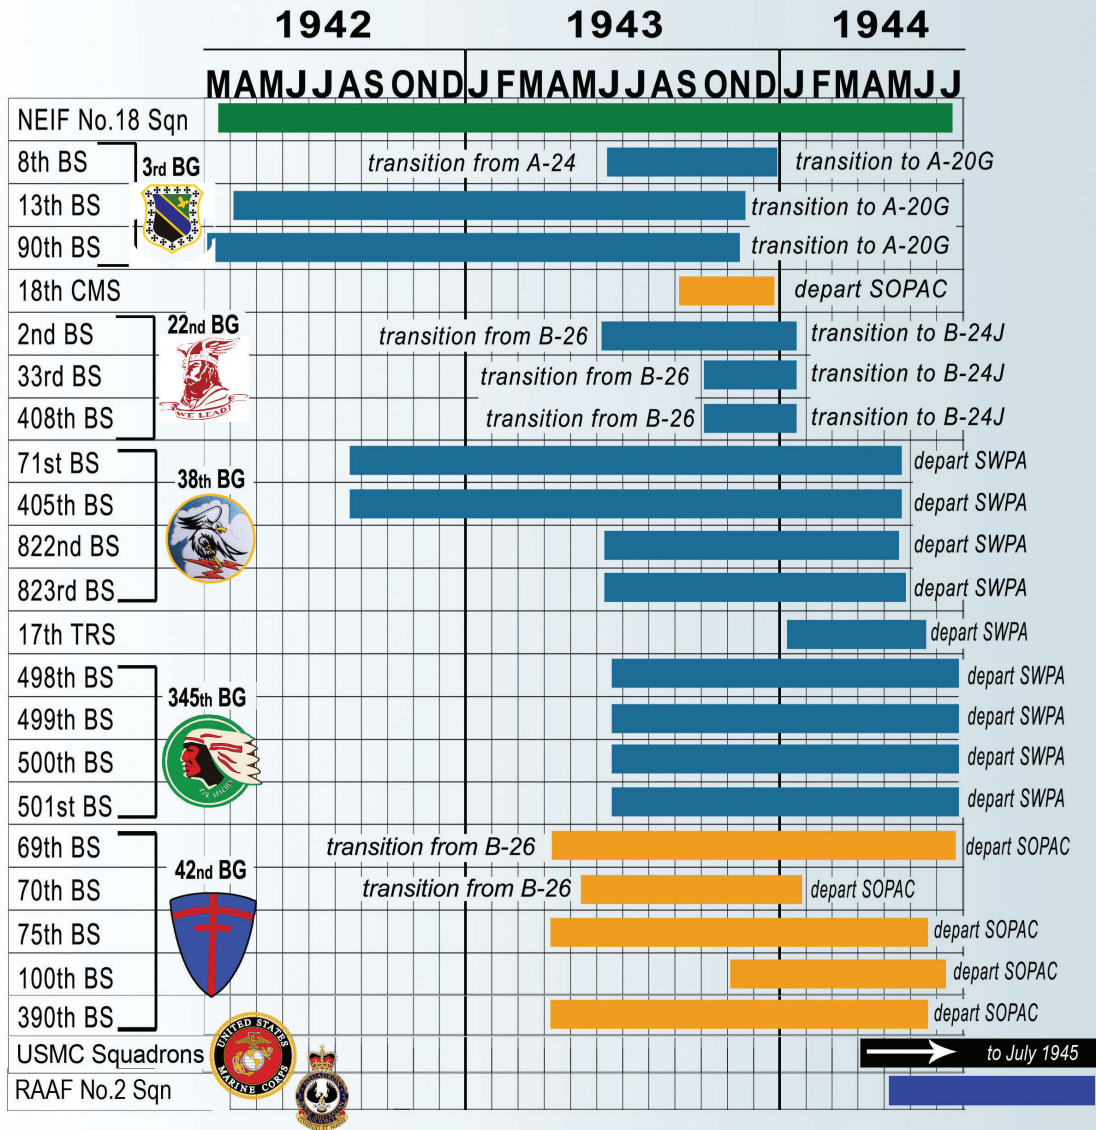

# B-25 Squadrons SOPAC & SWPA

Deployment Timelines 1942-44

13th Air Force	[Orange bar]
5th Air Force	[Blue bar]
NEIAF	[Green bar]
USMC	[Black bar]
RAAF	[Blue bar]

The timeline and command structure of B-25 units serving in the SOPAC and SWPA (Australia and New Guinea) theatres 1942-1944.