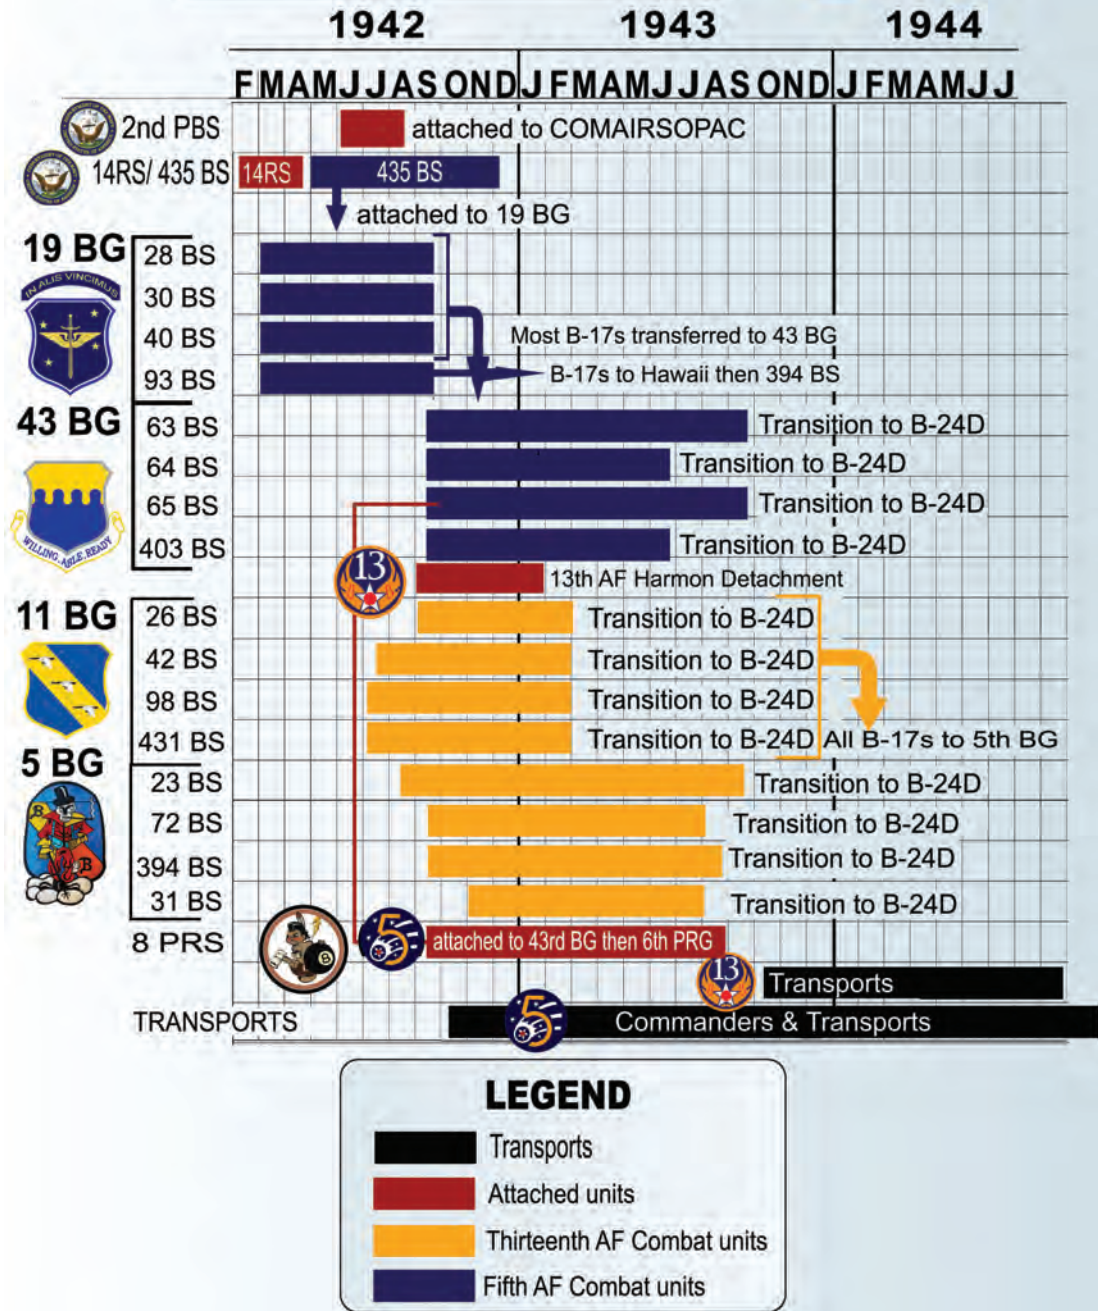

B-17 Squadrons SOPAC & SWPA

Deployment Timelines 1942-44

A timeline showing the deployment of B-17 units in Australia, New Guinea and the South Pacific during 1942-44.