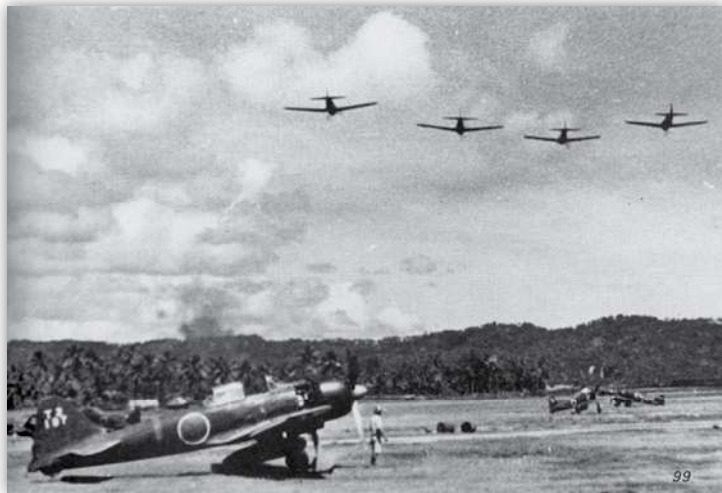

NO. 204 KOKUTAI

*Zero T2 153 parked at Lakunai. This airframe and the one behind are both Model 22s.*

*The subject of Profile 61 is seen at Buin in its two-tone camouflage.*

*T2 197 parked at Vunakanau while a chutai of four Zeros fly overhead.*

*Among the recognisable tail codes in this line-up up Lakunai are T2 112, T2 1148 and T2 1105. Also visible is a chutaicho Zero with double fuselage stripes but an unidentified tail code.*