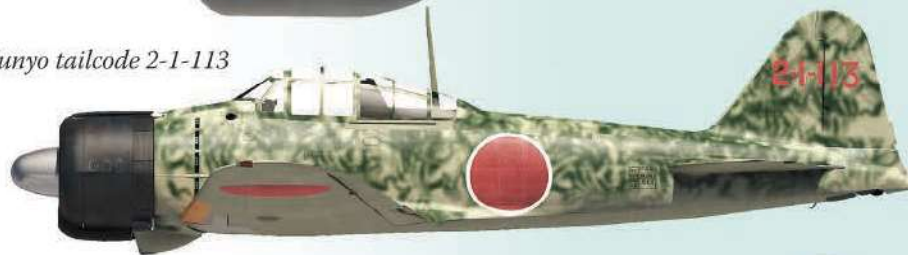

AIRCRAFT PROFILES – SIDE VIEW

Oro Bay 11 April 1943

*Mitsubishi A6M2 tailcode 2-2-101, Hiyo
hikotaicho Lt Okajima Kiyokuma 岡嶋清熊*

A6M2 Junyo tailcode 2-1-113

*A6M2 tailcode 1-1-110 unidentified
Zuikaku shotaicho*