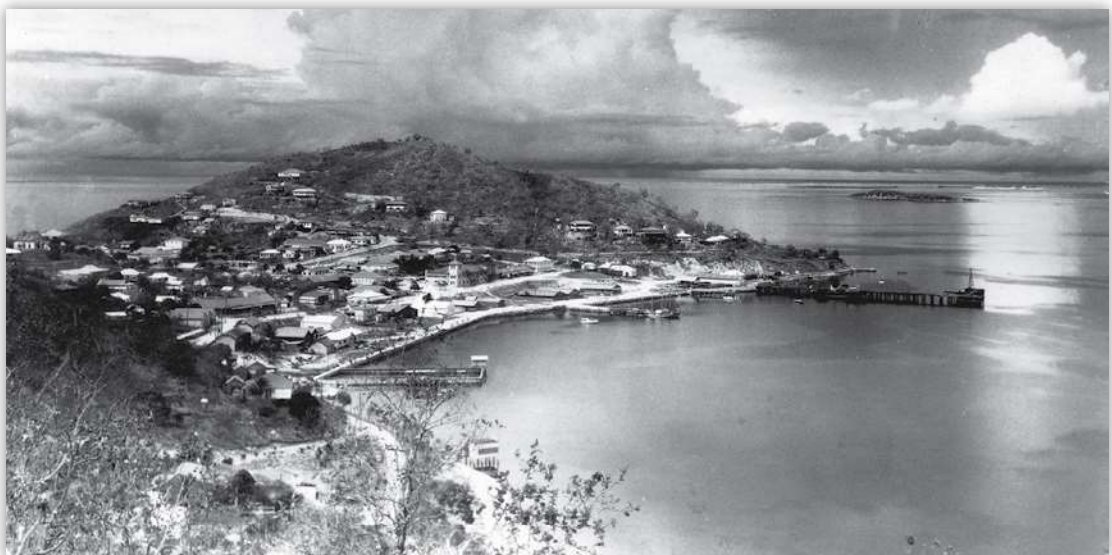

PACIFIC ADVERSARIES

*An RAAF Catalina is intercepted over Rabaul during the night of 3/4 February 1942 by a Chitose Ku Zero.*

*The town and harbour area of Port Moresby town just prior to the outbreak of war, from where RAAF Catalinas of Nos. 11 and 20 Squadrons were based.*