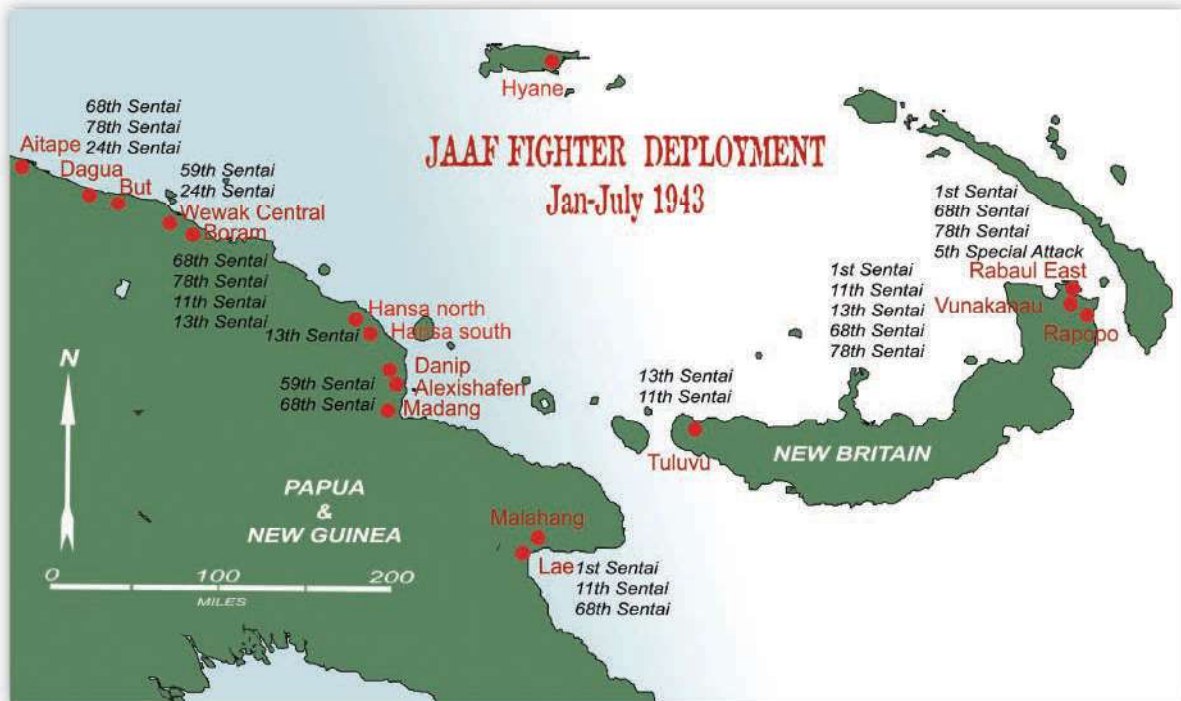

PACIFIC PROFILES

*Japanese Army Air Force fighter regiment deployments in New Guinea, January-July 1943.*

*Japanese Army Air Force fighter regiment deployments in New Guinea, January-March 1944.*